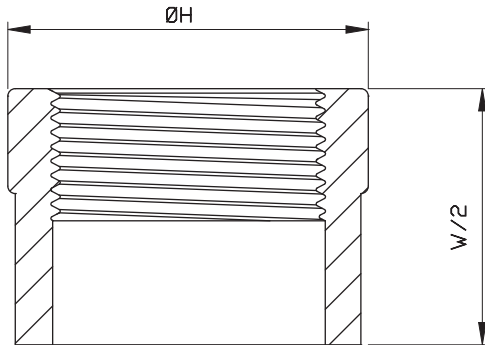

Half Coupling

M07

**MSS
SP-114**

| SIZE | 1/8" | | 1/4" | | 3/8" | | 1/2" | | 3/4" | | 1" | | 1-1/4" | | 1-1/2" | | 2" | | 2-1/2" | | 3" | | 4" | |
|---------|-------|------|-------|------|-------|------|-------|------|-------|------|-------|------|--------|------|--------|------|-------|------|--------|------|-------|------|--------|------|
| | mm | in | mm | in | mm | in | mm | in | mm | in | mm | in | mm | in | mm | in | mm | in | mm | in | mm | in | mm | in |
| H(Min.) | 19.05 | 0.75 | 21.34 | 0.84 | 25.65 | 1.01 | 30.48 | 1.2 | 37.08 | 1.46 | 44.96 | 1.77 | 54.61 | 2.15 | 61.72 | 2.43 | 75.18 | 2.96 | 84.07 | 3.31 | 101.6 | 4 | 128.52 | 5.06 |
| W(Min.) | 25.4 | 1 | 25.4 | 1 | 28.45 | 1.12 | 35.05 | 1.38 | 38.1 | 1.5 | 41.15 | 1.62 | 50.8 | 2 | 53.85 | 2.12 | 63.5 | 2.5 | 72.9 | 2.87 | 80.77 | 3.18 | 93.47 | 3.68 |